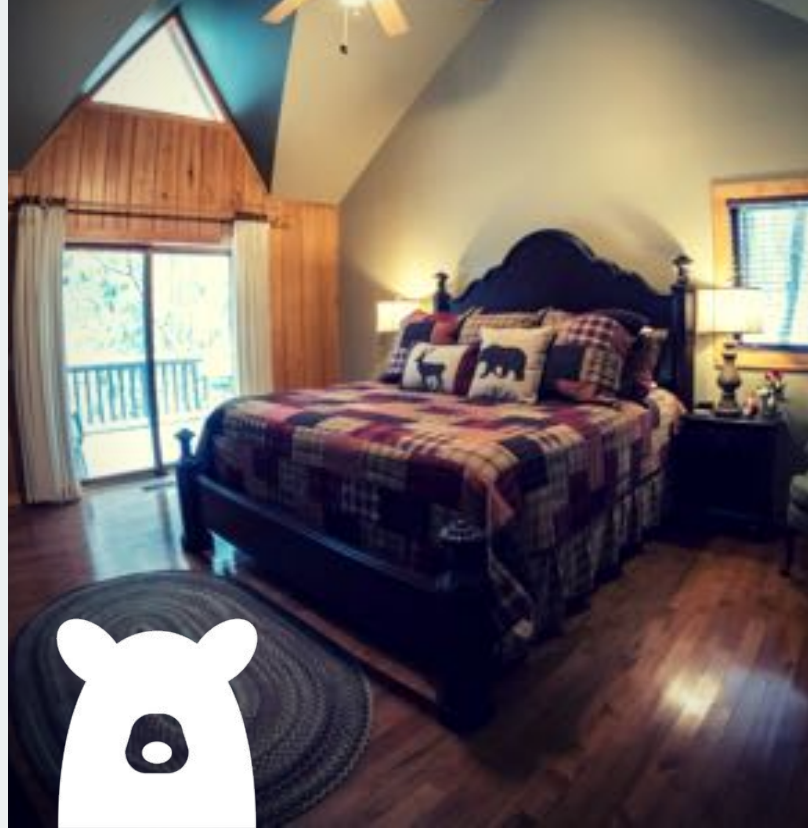

THE CREEKSIDE LODGE

— AT HUFFMAN CREEK RETREAT —

Perched about Huffman Creek, the Creekside Lodge combines a treehouse feel with the sounds of the rushing creek. Open the windows for a creek symphony while preparing a meal in your gourmet kitchen. Hike miles of private trails, enjoy camp fires, relax in your own creekside hammock, or catch the big game from your oversized, perfectly appointed living room. The mountains are calling!

-
- 3 
 - 6 
 - 2 
 - 14 
 - WiFi 
 - 

**FIREPIT
GRILL
ON THE CREEK
HAMMOCKS
HIKING TRAILS**

CREEKSIDE LAYOUT

- King Bed with on Main Level with ensuite Full Bath
- Queen Bed on Main Level with Full Bath Access on main level
- Main Level Bunk Room with 2 twin and 2 full beds with access to Full Bath
- Queen Bed on upper level with access to Full Bath on upper level
- Queen Bed on upper level with access to Full Bath on upper level